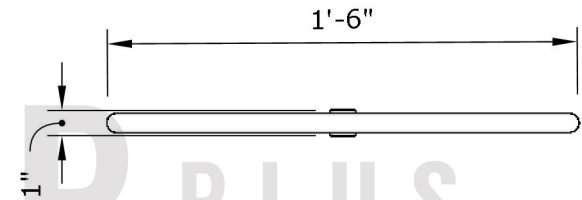

48" Double Rectangle Burner

Page Number	1 of 1
Author: Bryant Uribe	9/28/2018
Approved By: Gabriel Estrada	Date

SKU	Length, Width, Height (LxWxH)	Weight	Hub Size	BTU Output	Material
OPT-DR1848	48" x 18" x 1"	11.5 lbs.	3/4"	200,000	Stainless Steel