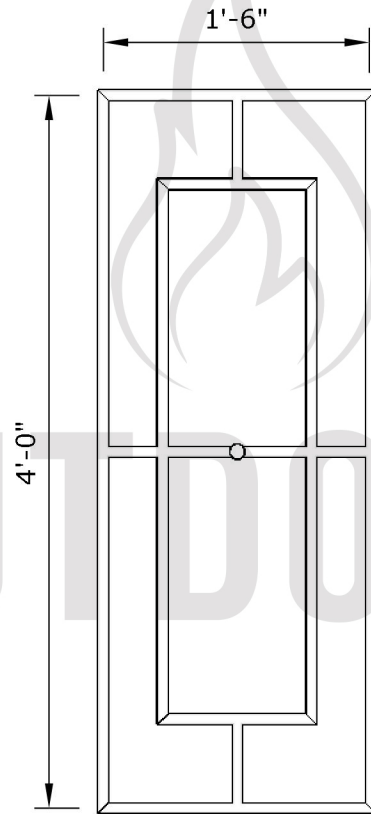

48" Double Rectangle Burner

Page Number	1 of 1
Author: Bryant Uribe	9/28/2018
Approved By: Gabriel Estrada	Date

SKU	Length, Width, Height (LxWxH)	Weight	Hub Size	BTU Output	Material
OPT-DR1848	48" x 18" x 1"	11.5 lbs.	3/4"	200,000	Stainless Steel