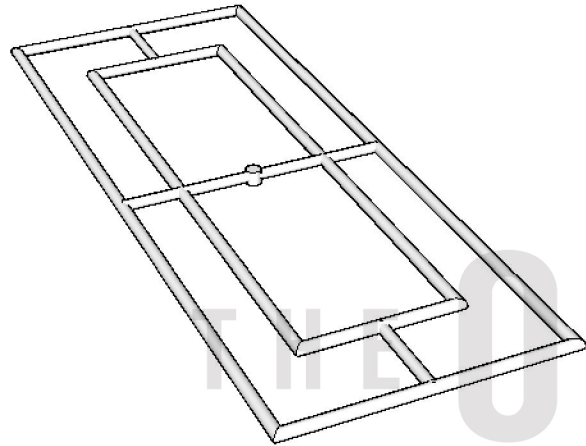

48" Double Rectangle Burner

Page Number	1 of 1
Author: Bryant Uribe	9/28/2018
Approved By: Gabriel Estrada	Date

SKU	Length, Width, Height (LxWxH)	Weight	Hub Size	BTU Output	Material
OPT-DR1848	48" x 18" x 1"	11.5 lbs.	3/4"	200,000	Stainless Steel